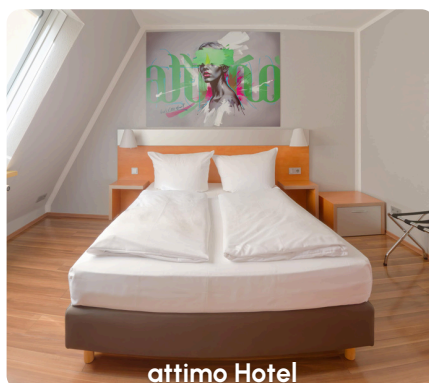

Hotel Strandgrün Golf & Spa Resort

attimo Hotel